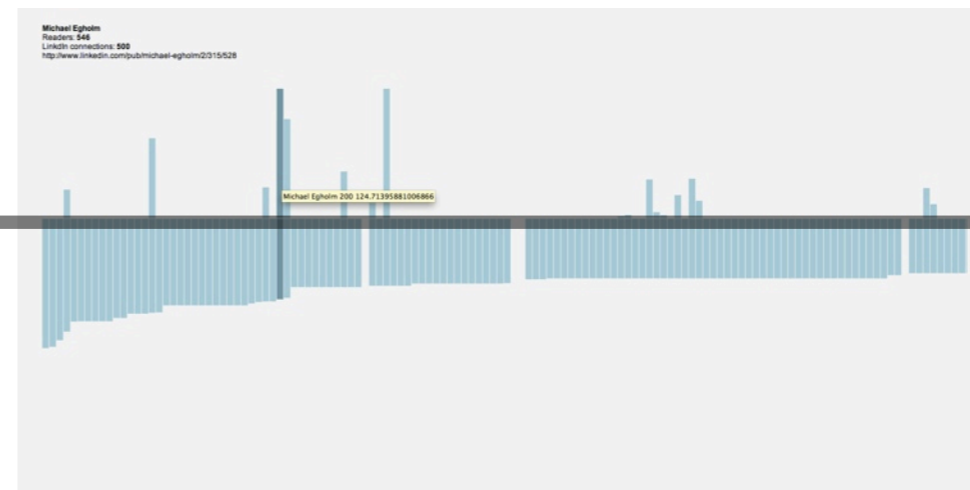

datainsight
San Francisco, June 26, 2011

[Giorgio Caviglia](#)
[William Gunn](#)
[Pino Trogu](#)